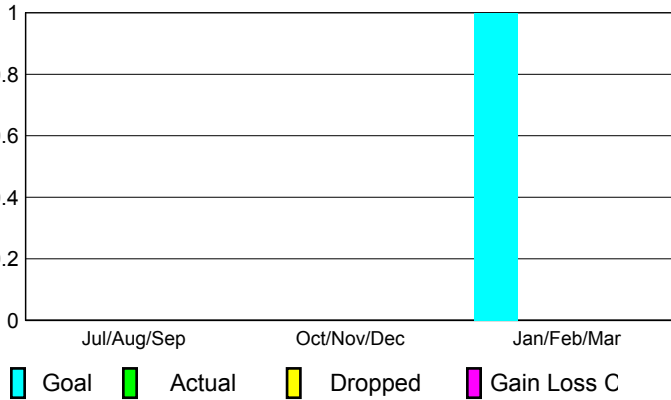

2008-2009 GMT Quarterly Report for District (or Undistricted) District 201V3

GMT: Anthony 'Tony' J Benbow

Location: AUSTRALIA

GMT CA: 7

CLUBS

Club Results 2008-2009

Clubs 2007-2008

Month	New Club Goal	Actual New Clubs	Actual Dropped Clubs	Gain/Loss of Clubs	Gain/Loss of Clubs
Jul/Aug/Sep	0	0	0	0	0
Oct/Nov/Dec	0	0	0	0	-1
Jan/Feb/Mar	1	0	0	0	0
Totals	1	0	0	0	-1

Club Results 2008-2009

Goal, New, Dropped, Gain/Loss