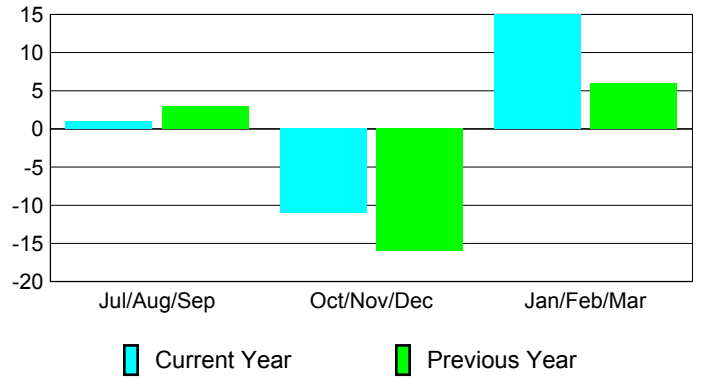

Comparison of Membership Gain/Loss

Current Year Compared to the Previous Year